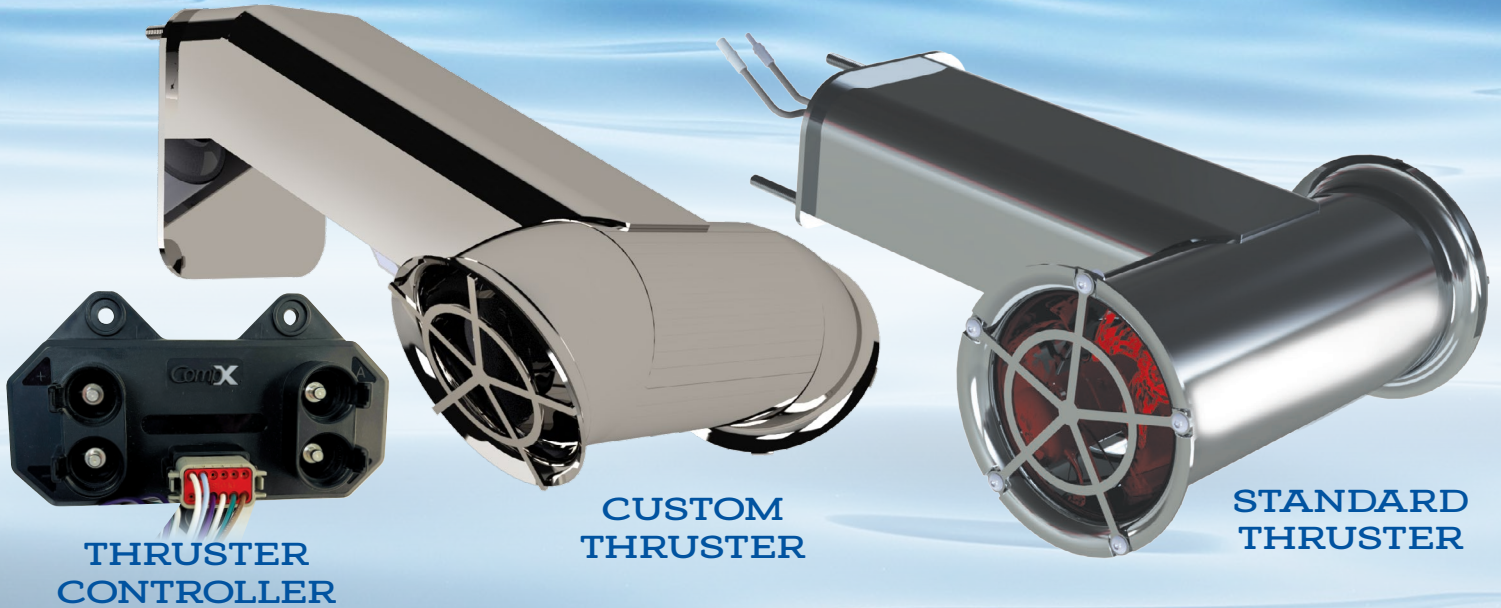

CUSTOM MARINE THRUSTER KIT

THRUSTER SPECS

- ◆ Max 72amp current draw
- ◆ 40 second run time
- ◆ No need for additional batteries
- ◆ Smart motor controller
- ◆ Stainless steel construction
- ◆ 110mm tunnel diameter
- ◆ 5 blade prop
- ◆ Kit includes control harness and Deutsch DTHD connectors
- ◆ Propeller guards