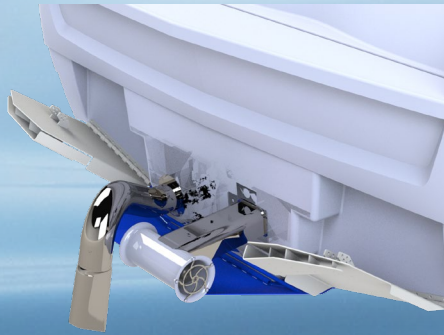

CUSTOM MARINE THRUSTER KIT

THRUSTER SPECS

- ◆ Max 72amp current draw
- ◆ 40 second run time
- ◆ No need for additional batteries
- ◆ Smart motor controller
- ◆ Stainless steel construction
- ◆ 110mm tunnel diameter
- ◆ 5 blade prop
- ◆ Kit includes control harness and Deutsch DTHD connectors
- ◆ Propeller guards