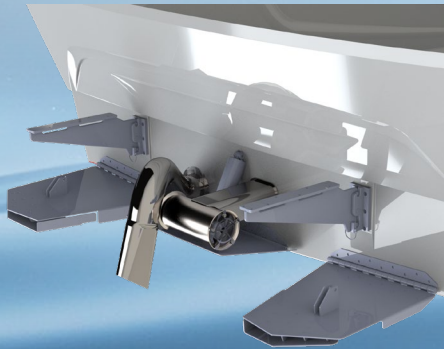

CUSTOM MARINE THRUSTER KIT

THRUSTER SPECS

- ◆ Max 72amp current draw
- ◆ 40 second run time
- ◆ No need for additional batteries
- ◆ Smart motor controller
- ◆ Stainless steel construction
- ◆ 110mm tunnel diameter
- ◆ 5 blade prop
- ◆ Kit includes control harness and Deutsch DTHD connectors
- ◆ Propeller guards